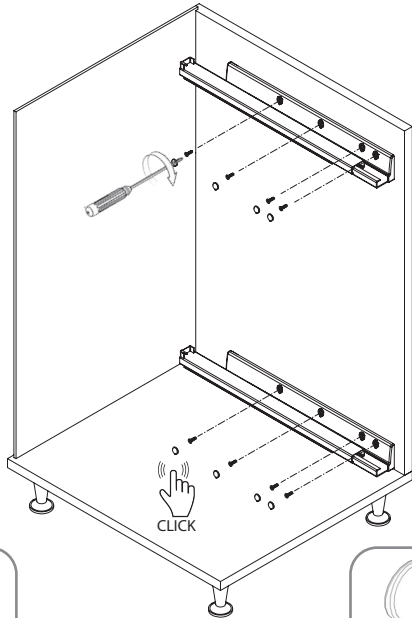

D-2

4x RYSB
M5x12

- PREMIUM YANDAN GİZLİ RAYLI ÜNİTE (90 DERECE) MONTAJ ŞEMASI (SAĞ)
- PREMIUM UNIT WITH SIDE UNDERMOUNT RAIL (90 DEGREES) MOUNTING INSTRUCTIONS (RIGHT)

E-1

F-1

C	X
250	98
300	98
350	138
400	138
450	138

G-1

H-1

J-1

- PREMIUM YANDAN GİZLİ RAYLI ÜNİTE (90 DERECE) MONTAJ ŞEMASI (SOL)
- PREMIUM UNIT WITH SIDE UNDERMOUNT RAIL (90 DEGREES) MOUNTING INSTRUCTIONS (LEFT)

A-1

B-1

C-1

8x
3.5x16

4x
Cover

D-1

D-2

4x RYSB
M5x12

- PREMIUM YANDAN GİZLİ RAYLI ÜNİTE (90 DERECE) MONTAJ ŞEMASI (SOL)
- PREMIUM UNIT WITH SIDE UNDERMOUNT RAIL (90 DEGREES) MOUNTING INSTRUCTIONS (LEFT)

E-1

6x RYSB
M5x12

F-1