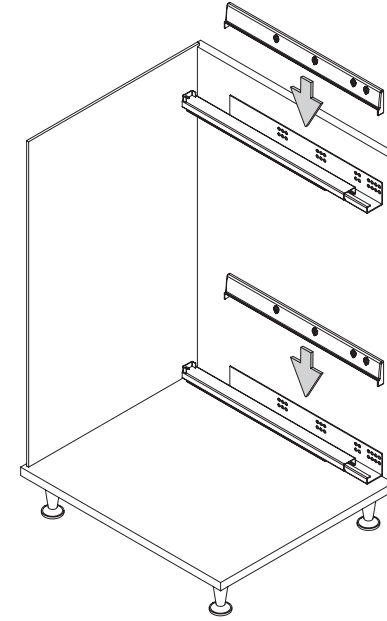

D-2

4x RYSB
M5x12

- PREMIUM YANDAN GİZLİ RAYLI ÜNİTE (90 DERECE) MONTAJ ŞEMASI (SAĞ)
- PREMIUM UNIT WITH SIDE UNDERMOUNT RAIL (90 DEGREES) MOUNTING INSTRUCTIONS (RIGHT)

E-1

F-1

C	X
250	98
300	98
350	138
400	138
450	138

G-1

H-1

J-1

- PREMIUM YANDAN GİZLİ RAYLI ÜNİTE (90 DERECE) MONTAJ ŞEMASI (SOL)
- PREMIUM UNIT WITH SIDE UNDERMOUNT RAIL (90 DEGREES) MOUNTING INSTRUCTIONS (LEFT)

A-1

B-1

C-1

8x
3.5x16

4x
Cover

D-1

D-2

4x RYSB
M5x12

- PREMIUM YANDAN GİZLİ RAYLI ÜNİTE (90 DERECE) MONTAJ ŞEMASI (SOL)
- PREMIUM UNIT WITH SIDE UNDERMOUNT RAIL (90 DEGREES) MOUNTING INSTRUCTIONS (LEFT)

E-1

6x RYSB
M5x12

F-1