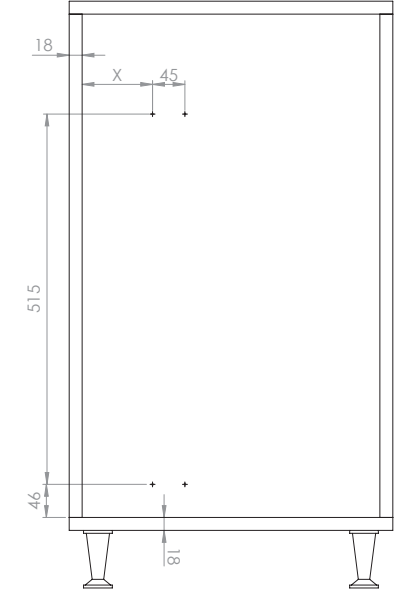

4x
Cover

D-1

D-2

4x RYSB
M5x12

- PREMIUM YANDAN GİZLİ RAYLI ÜNİTE (90 DERECE) MONTAJ ŞEMASI (SOL)
- PREMIUM UNIT WITH SIDE UNDERMOUNT RAIL (90 DEGREES) MOUNTING INSTRUCTIONS (LEFT)

E-1

6x RYSB
M5x12

F-1

C	X
250	98
300	98
350	138
400	138
450	138

G-1

4x
4x25

H-1

4x RYSB
M5x12

J-1