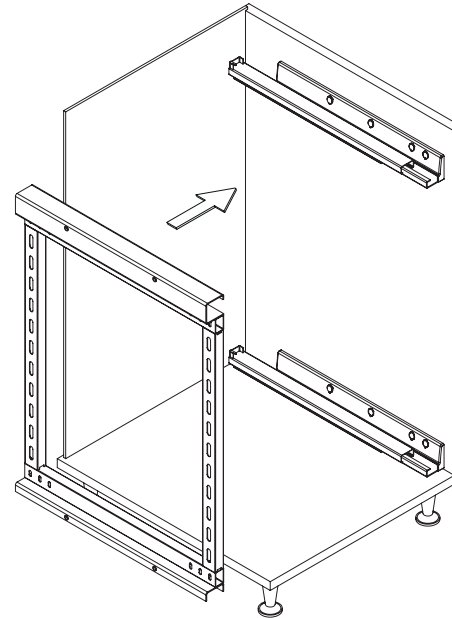

D-2

4x RYSB
M5x12

- PREMIUM YANDAN GİZLİ RAYLI ÜNİTE (90 DERECE) MONTAJ ŞEMASI (SAĞ)
- PREMIUM UNIT WITH SIDE UNDERMOUNT RAIL (90 DEGREES) MOUNTING INSTRUCTIONS (RIGHT)

E-1

F-1

C	X
250	98
300	98
350	138
400	138
450	138

G-1

H-1

J-1

- PREMIUM YANDAN GİZLİ RAYLI ÜNİTE (90 DERECE) MONTAJ ŞEMASI (SOL)
- PREMIUM UNIT WITH SIDE UNDERMOUNT RAIL (90 DEGREES) MOUNTING INSTRUCTIONS (LEFT)

A-1

B-1

C-1

8x
3.5x16

4x
Cover

D-1

D-2

4x RYSB
M5x12

- PREMIUM YANDAN GİZLİ RAYLI ÜNİTE (90 DERECE) MONTAJ ŞEMASI (SOL)
- PREMIUM UNIT WITH SIDE UNDERMOUNT RAIL (90 DEGREES) MOUNTING INSTRUCTIONS (LEFT)

E-1

6x RYSB
M5x12

F-1