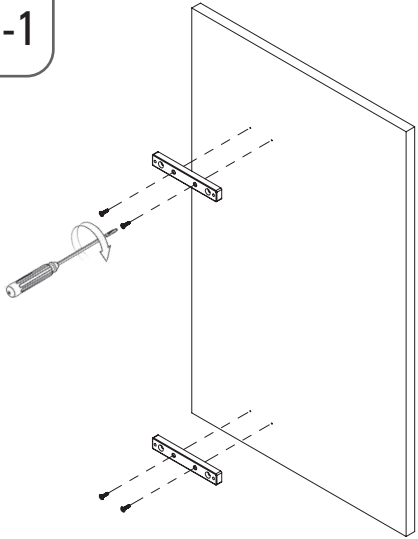

- PREMIUM YANDAN GİZLİ RAYLI ÜNİTE (90 DERECE) MONTAJ ŞEMASI (SOL)
- PREMIUM UNIT WITH SIDE UNDERMOUNT RAIL (90 DEGREES) MOUNTING INSTRUCTIONS (LEFT)

E-1

6x RYSB
M5x12

F-1

C	X
250	98
300	98
350	138
400	138
450	138

G-1

4x
4x25

H-1

4x RYSB
M5x12

J-1