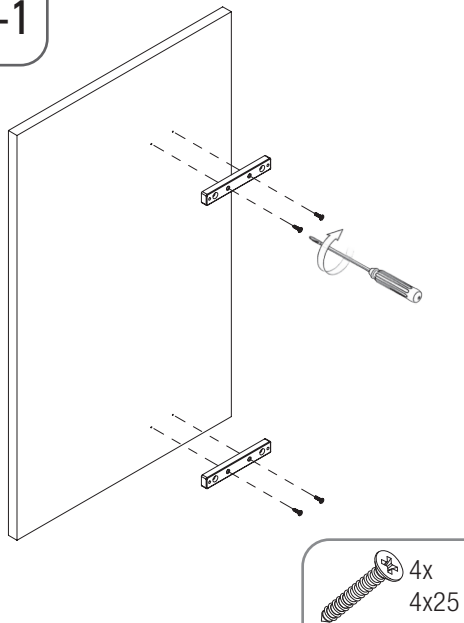

- PREMIUM YANDAN GİZLİ RAYLI ÜNİTE (90 DERECE) MONTAJ ŞEMASI (SAĞ)
- PREMIUM UNIT WITH SIDE UNDERMOUNT RAIL (90 DEGREES) MOUNTING INSTRUCTIONS (RIGHT)

A-1

B-1

C-1

8x
3.5x16

CLICK

4x
Cover

D-1

D-2

4x RYSB
M5x12

- PREMIUM YANDAN GİZLİ RAYLI ÜNİTE (90 DERECE) MONTAJ ŞEMASI (SAĞ)
- PREMIUM UNIT WITH SIDE UNDERMOUNT RAIL (90 DEGREES) MOUNTING INSTRUCTIONS (RIGHT)

E-1

F-1

C	X
250	98
300	98
350	138
400	138
450	138

G-1

H-1

J-1

- PREMIUM YANDAN GİZLİ RAYLI ÜNİTE (90 DERECE) MONTAJ ŞEMASI (SOL)
- PREMIUM UNIT WITH SIDE UNDERMOUNT RAIL (90 DEGREES) MOUNTING INSTRUCTIONS (LEFT)

A-1

B-1

C-1

8x
3.5x16

4x
Cover

D-1

D-2

4x RYSB
M5x12

- PREMIUM YANDAN GİZLİ RAYLI ÜNİTE (90 DERECE) MONTAJ ŞEMASI (SOL)
- PREMIUM UNIT WITH SIDE UNDERMOUNT RAIL (90 DEGREES) MOUNTING INSTRUCTIONS (LEFT)

E-1

6x RYSB
M5x12

F-1