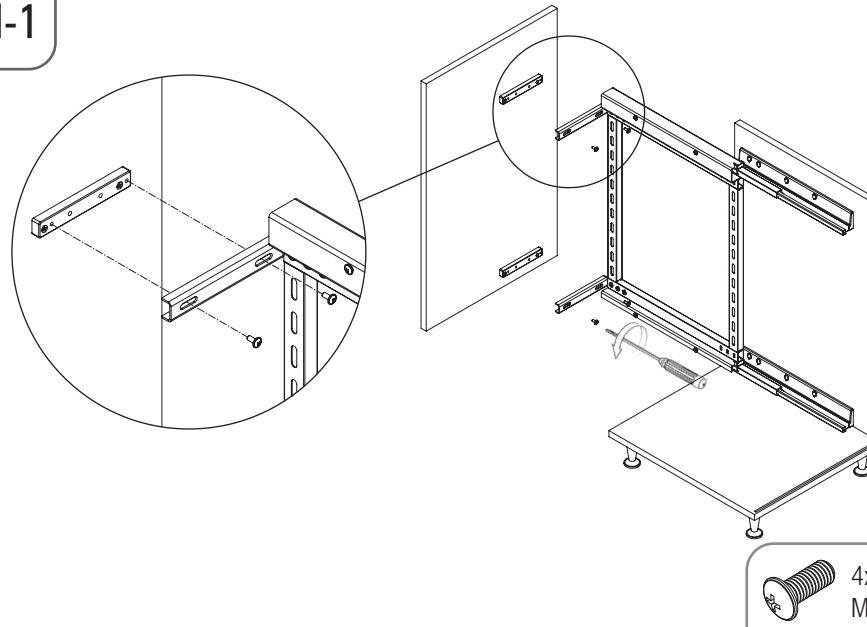

- PREMIUM YANDAN GİZLİ RAYLI ÜNİTE (90 DERECE) MONTAJ ŞEMASI (SAĞ)
- PREMIUM UNIT WITH SIDE UNDERMOUNT RAIL (90 DEGREES) MOUNTING INSTRUCTIONS (RIGHT)

A-1

B-1

C-1

8x
3.5x16

CLICK

4x
Cover

D-1

D-2

4x RYSB
M5x12

- PREMIUM YANDAN GİZLİ RAYLI ÜNİTE (90 DERECE) MONTAJ ŞEMASI (SAĞ)
- PREMIUM UNIT WITH SIDE UNDERMOUNT RAIL (90 DEGREES) MOUNTING INSTRUCTIONS (RIGHT)

E-1

F-1

C	X
250	98
300	98
350	138
400	138
450	138

G-1

H-1

J-1

- PREMIUM YANDAN GİZLİ RAYLI ÜNİTE (90 DERECE) MONTAJ ŞEMASI (SOL)
- PREMIUM UNIT WITH SIDE UNDERMOUNT RAIL (90 DEGREES) MOUNTING INSTRUCTIONS (LEFT)

A-1

B-1

C-1

8x
3.5x16

4x
Cover

D-1

D-2

4x RYSB
M5x12

- PREMIUM YANDAN GİZLİ RAYLI ÜNİTE (90 DERECE) MONTAJ ŞEMASI (SOL)
- PREMIUM UNIT WITH SIDE UNDERMOUNT RAIL (90 DEGREES) MOUNTING INSTRUCTIONS (LEFT)

E-1

6x RYSB
M5x12

F-1