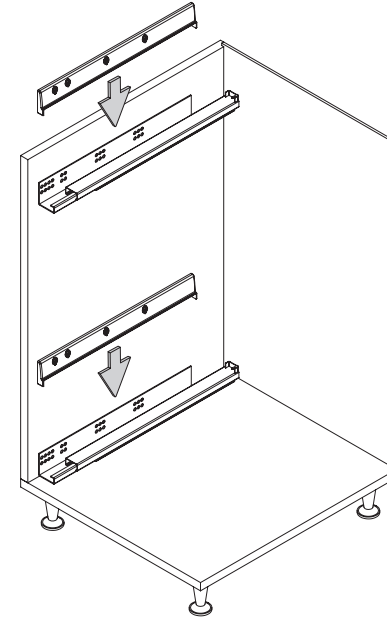

- PREMIUM YANDAN GİZLİ RAYLI ÜNİTE (90 DERECE) MONTAJ ŞEMASI (SAĞ)
- PREMIUM UNIT WITH SIDE UNDERMOUNT RAIL (90 DEGREES) MOUNTING INSTRUCTIONS (RIGHT)

A-1

B-1

C-1

8x
3.5x16

CLICK

4x
Cover

D-1

D-2

4x RYSB
M5x12

- PREMIUM YANDAN GİZLİ RAYLI ÜNİTE (90 DERECE) MONTAJ ŞEMASI (SAĞ)
- PREMIUM UNIT WITH SIDE UNDERMOUNT RAIL (90 DEGREES) MOUNTING INSTRUCTIONS (RIGHT)

E-1

F-1

C	X
250	98
300	98
350	138
400	138
450	138

G-1

H-1

J-1

- PREMIUM YANDAN GİZLİ RAYLI ÜNİTE (90 DERECE) MONTAJ ŞEMASI (SOL)
- PREMIUM UNIT WITH SIDE UNDERMOUNT RAIL (90 DEGREES) MOUNTING INSTRUCTIONS (LEFT)

A-1

B-1

C-1

8x
3.5x16

4x
Cover

D-1

D-2

4x RYSB
M5x12

- PREMIUM YANDAN GİZLİ RAYLI ÜNİTE (90 DERECE) MONTAJ ŞEMASI (SOL)
- PREMIUM UNIT WITH SIDE UNDERMOUNT RAIL (90 DEGREES) MOUNTING INSTRUCTIONS (LEFT)

E-1

6x RYSB
M5x12

F-1