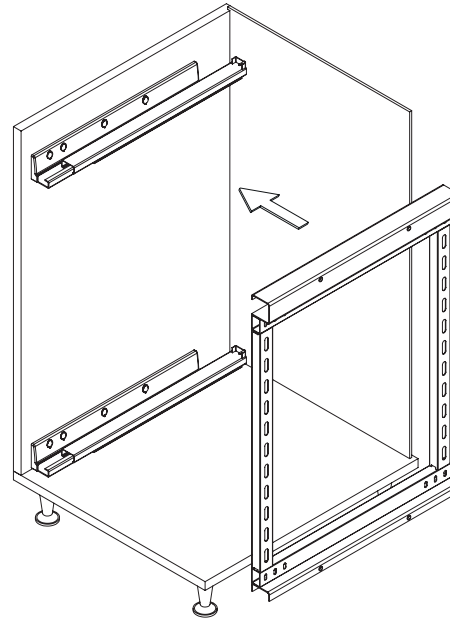

- PREMIUM YANDAN GİZLİ RAYLI ÜNİTE (90 DERECE) MONTAJ ŞEMASI (SAĞ)
- PREMIUM UNIT WITH SIDE UNDERMOUNT RAIL (90 DEGREES) MOUNTING INSTRUCTIONS (RIGHT)

A-1

B-1

C-1

8x
3.5x16

CLICK

4x
Cover

D-1

D-2

4x RYSB
M5x12

- PREMIUM YANDAN GİZLİ RAYLI ÜNİTE (90 DERECE) MONTAJ ŞEMASI (SAĞ)
- PREMIUM UNIT WITH SIDE UNDERMOUNT RAIL (90 DEGREES) MOUNTING INSTRUCTIONS (RIGHT)

E-1

F-1

C	X
250	98
300	98
350	138
400	138
450	138

G-1

H-1

J-1

- PREMIUM YANDAN GİZLİ RAYLI ÜNİTE (90 DERECE) MONTAJ ŞEMASI (SOL)
- PREMIUM UNIT WITH SIDE UNDERMOUNT RAIL (90 DEGREES) MOUNTING INSTRUCTIONS (LEFT)

A-1

B-1

C-1

8x
3.5x16

4x
Cover

D-1

D-2

4x RYSB
M5x12

- PREMIUM YANDAN GİZLİ RAYLI ÜNİTE (90 DERECE) MONTAJ ŞEMASI (SOL)
- PREMIUM UNIT WITH SIDE UNDERMOUNT RAIL (90 DEGREES) MOUNTING INSTRUCTIONS (LEFT)

E-1

6x RYSB
M5x12

F-1