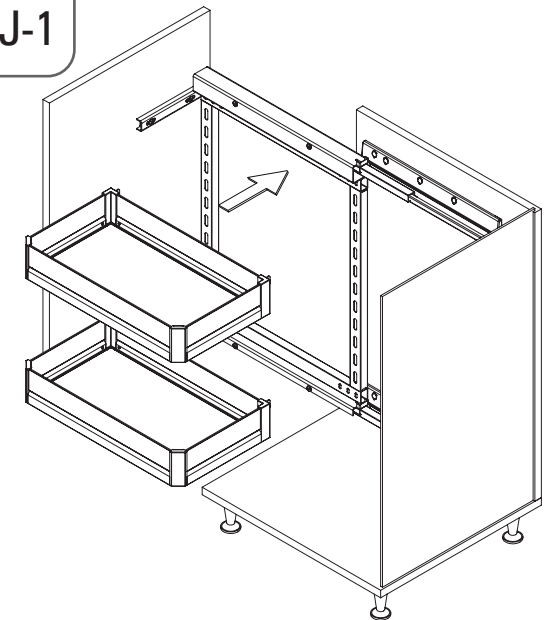

- PREMIUM YANDAN GİZLİ RAYLI ÜNİTE (90 DERECE) MONTAJ ŞEMASI (SAĞ)
- PREMIUM UNIT WITH SIDE UNDERMOUNT RAIL (90 DEGREES) MOUNTING INSTRUCTIONS (RIGHT)

A-1

B-1

C-1

8x
3.5x16

CLICK

4x
Cover

D-1

D-2

4x RYSB
M5x12

- PREMIUM YANDAN GİZLİ RAYLI ÜNİTE (90 DERECE) MONTAJ ŞEMASI (SAĞ)
- PREMIUM UNIT WITH SIDE UNDERMOUNT RAIL (90 DEGREES) MOUNTING INSTRUCTIONS (RIGHT)

E-1

F-1

C	X
250	98
300	98
350	138
400	138
450	138

G-1

H-1

J-1

- PREMIUM YANDAN GİZLİ RAYLI ÜNİTE (90 DERECE) MONTAJ ŞEMASI (SOL)
- PREMIUM UNIT WITH SIDE UNDERMOUNT RAIL (90 DEGREES) MOUNTING INSTRUCTIONS (LEFT)

A-1

B-1

C-1

8x
3.5x16

4x
Cover

D-1

D-2

4x RYSB
M5x12

- PREMIUM YANDAN GİZLİ RAYLI ÜNİTE (90 DERECE) MONTAJ ŞEMASI (SOL)
- PREMIUM UNIT WITH SIDE UNDERMOUNT RAIL (90 DEGREES) MOUNTING INSTRUCTIONS (LEFT)

E-1

6x RYSB
M5x12

F-1