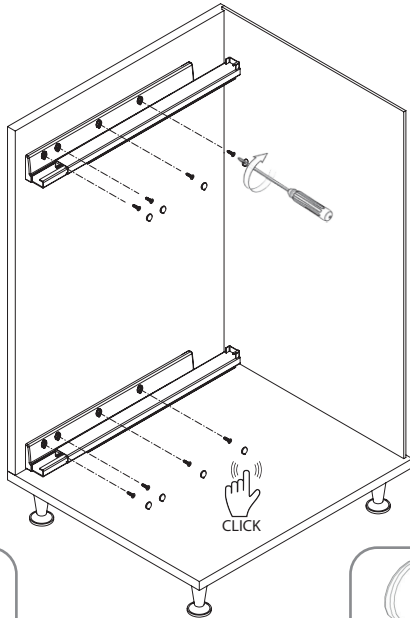

- PREMIUM YANDAN GİZLİ RAYLI ÜNİTE (90 DERECE) MONTAJ ŞEMASI (SAĞ)
- PREMIUM UNIT WITH SIDE UNDERMOUNT RAIL (90 DEGREES) MOUNTING INSTRUCTIONS (RIGHT)

A-1

B-1

C-1

8x
3.5x16

CLICK

4x
Cover

D-1

D-2

4x RYSB
M5x12

- PREMIUM YANDAN GİZLİ RAYLI ÜNİTE (90 DERECE) MONTAJ ŞEMASI (SAĞ)
- PREMIUM UNIT WITH SIDE UNDERMOUNT RAIL (90 DEGREES) MOUNTING INSTRUCTIONS (RIGHT)

E-1

F-1

C	X
250	98
300	98
350	138
400	138
450	138

G-1

H-1

J-1

- PREMIUM YANDAN GİZLİ RAYLI ÜNİTE (90 DERECE) MONTAJ ŞEMASI (SOL)
- PREMIUM UNIT WITH SIDE UNDERMOUNT RAIL (90 DEGREES) MOUNTING INSTRUCTIONS (LEFT)

A-1

B-1

C-1

8x
3.5x16

4x
Cover

D-1

D-2

4x RYSB
M5x12

- PREMIUM YANDAN GİZLİ RAYLI ÜNİTE (90 DERECE) MONTAJ ŞEMASI (SOL)
- PREMIUM UNIT WITH SIDE UNDERMOUNT RAIL (90 DEGREES) MOUNTING INSTRUCTIONS (LEFT)

E-1

6x RYSB
M5x12

F-1