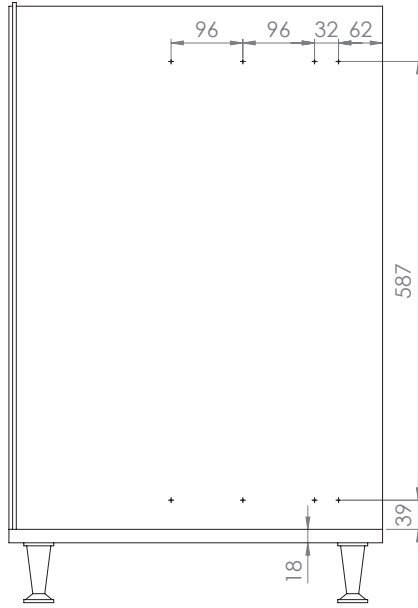

G-1

H-1

J-1

- PREMIUM YANDAN GİZLİ RAYLI ÜNİTE (90 DERECE) MONTAJ ŞEMASI (SOL)
- PREMIUM UNIT WITH SIDE UNDERMOUNT RAIL (90 DEGREES) MOUNTING INSTRUCTIONS (LEFT)

A-1

B-1

C-1

8x
3.5x16