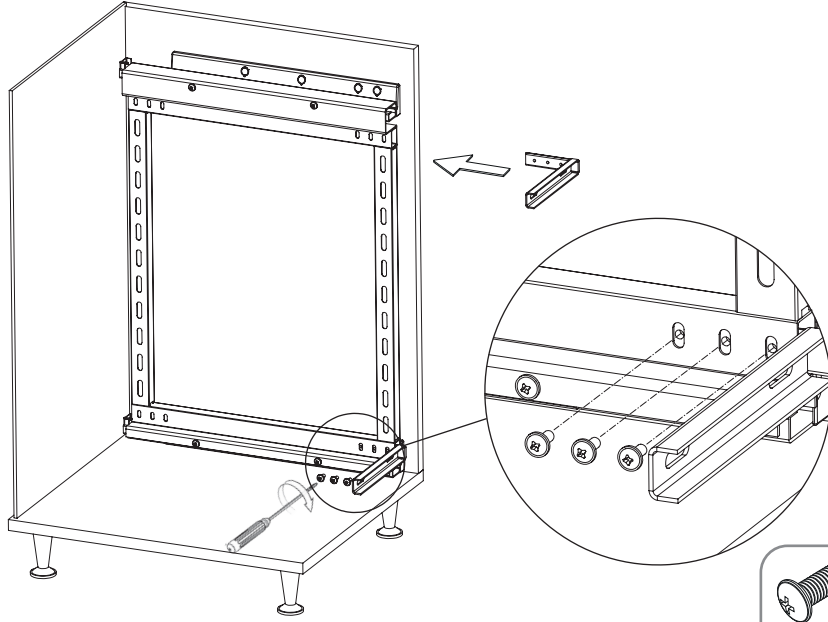

G-1

H-1

J-1

- PREMIUM YANDAN GİZLİ RAYLI ÜNİTE (90 DERECE) MONTAJ ŞEMASI (SOL)
- PREMIUM UNIT WITH SIDE UNDERMOUNT RAIL (90 DEGREES) MOUNTING INSTRUCTIONS (LEFT)

A-1

B-1

C-1

8x
3.5x16

4x
Cover

D-1

D-2

4x RYSB
M5x12

- PREMIUM YANDAN GİZLİ RAYLI ÜNİTE (90 DERECE) MONTAJ ŞEMASI (SOL)
- PREMIUM UNIT WITH SIDE UNDERMOUNT RAIL (90 DEGREES) MOUNTING INSTRUCTIONS (LEFT)

E-1

6x RYSB
M5x12

F-1