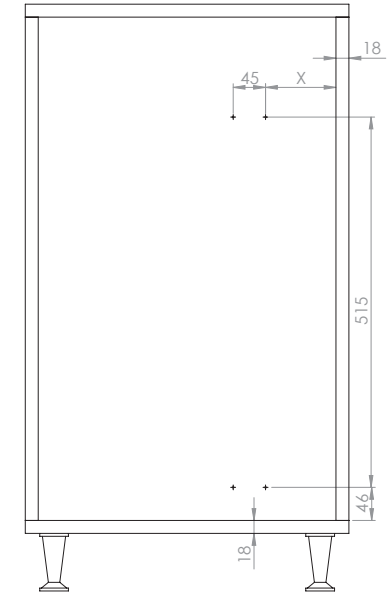

- PREMIUM YANDAN GİZLİ RAYLI ÜNİTE (90 DERECE) MONTAJ ŞEMASI (SAĞ)
- PREMIUM UNIT WITH SIDE UNDERMOUNT RAIL (90 DEGREES) MOUNTING INSTRUCTIONS (RIGHT)

A-1

B-1

C-1

8x
3.5x16

CLICK

4x
Cover

D-1

D-2

4x RYSB
M5x12

- PREMIUM YANDAN GİZLİ RAYLI ÜNİTE (90 DERECE) MONTAJ ŞEMASI (SAĞ)
- PREMIUM UNIT WITH SIDE UNDERMOUNT RAIL (90 DEGREES) MOUNTING INSTRUCTIONS (RIGHT)

E-1

F-1

C	X
250	98
300	98
350	138
400	138
450	138

G-1

H-1

J-1

- PREMIUM YANDAN GİZLİ RAYLI ÜNİTE (90 DERECE) MONTAJ ŞEMASI (SOL)
- PREMIUM UNIT WITH SIDE UNDERMOUNT RAIL (90 DEGREES) MOUNTING INSTRUCTIONS (LEFT)

A-1

B-1

C-1

8x
3.5x16