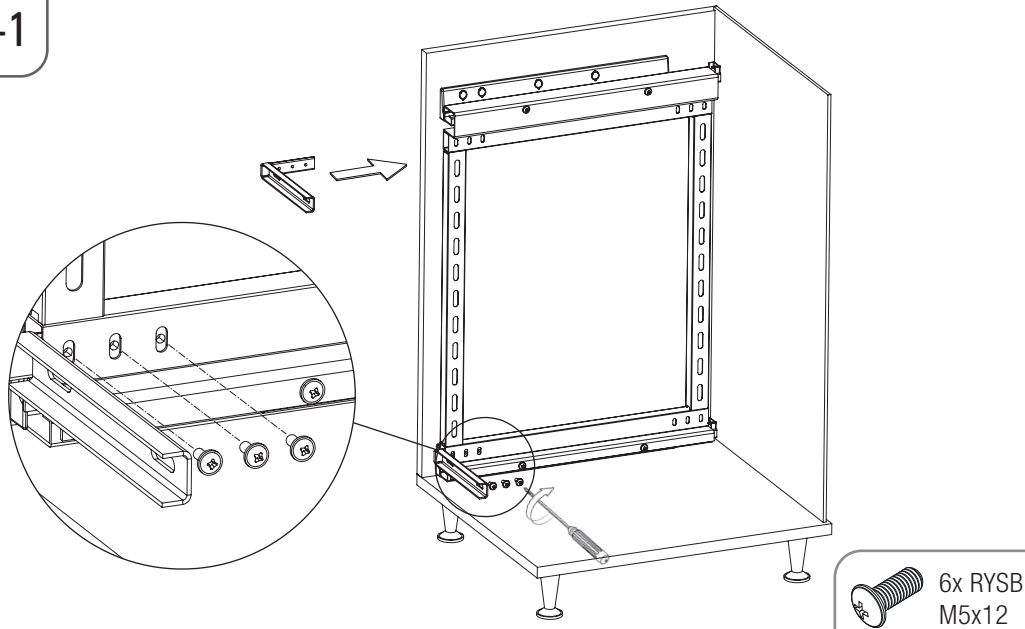

- PREMIUM YANDAN GİZLİ RAYLI ÜNİTE (90 DERECE) MONTAJ ŞEMASI (SAĞ)
- PREMIUM UNIT WITH SIDE UNDERMOUNT RAIL (90 DEGREES) MOUNTING INSTRUCTIONS (RIGHT)

A-1

B-1

C-1

8x
3.5x16

CLICK

4x
Cover

D-1

D-2

4x RYSB
M5x12

- PREMIUM YANDAN GİZLİ RAYLI ÜNİTE (90 DERECE) MONTAJ ŞEMASI (SAĞ)
- PREMIUM UNIT WITH SIDE UNDERMOUNT RAIL (90 DEGREES) MOUNTING INSTRUCTIONS (RIGHT)

E-1

F-1

C	X
250	98
300	98
350	138
400	138
450	138

G-1

H-1

J-1

- PREMIUM YANDAN GİZLİ RAYLI ÜNİTE (90 DERECE) MONTAJ ŞEMASI (SOL)
- PREMIUM UNIT WITH SIDE UNDERMOUNT RAIL (90 DEGREES) MOUNTING INSTRUCTIONS (LEFT)

A-1

B-1

C-1

8x
3.5x16

4x
Cover

D-1

D-2

4x RYSB
M5x12

- PREMIUM YANDAN GİZLİ RAYLI ÜNİTE (90 DERECE) MONTAJ ŞEMASI (SOL)
- PREMIUM UNIT WITH SIDE UNDERMOUNT RAIL (90 DEGREES) MOUNTING INSTRUCTIONS (LEFT)

E-1

6x RYSB
M5x12

F-1