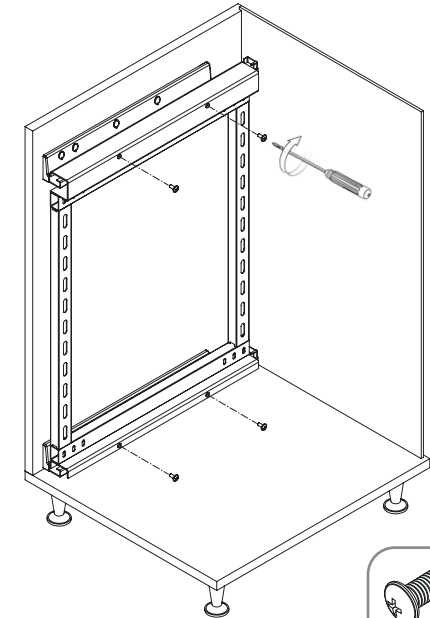

- PREMIUM YANDAN GİZLİ RAYLI ÜNİTE (90 DERECE) MONTAJ ŞEMASI (SAĞ)
- PREMIUM UNIT WITH SIDE UNDERMOUNT RAIL (90 DEGREES) MOUNTING INSTRUCTIONS (RIGHT)

A-1

B-1

C-1

8x
3.5x16

CLICK

4x
Cover

D-1

D-2

4x RYSB
M5x12

- PREMIUM YANDAN GİZLİ RAYLI ÜNİTE (90 DERECE) MONTAJ ŞEMASI (SAĞ)
- PREMIUM UNIT WITH SIDE UNDERMOUNT RAIL (90 DEGREES) MOUNTING INSTRUCTIONS (RIGHT)

E-1

F-1

C	X
250	98
300	98
350	138
400	138
450	138

G-1

H-1

J-1

- PREMIUM YANDAN GİZLİ RAYLI ÜNİTE (90 DERECE) MONTAJ ŞEMASI (SOL)
- PREMIUM UNIT WITH SIDE UNDERMOUNT RAIL (90 DEGREES) MOUNTING INSTRUCTIONS (LEFT)

A-1

B-1

C-1

8x
3.5x16

4x
Cover

D-1

D-2

4x RYSB
M5x12

- PREMIUM YANDAN GİZLİ RAYLI ÜNİTE (90 DERECE) MONTAJ ŞEMASI (SOL)
- PREMIUM UNIT WITH SIDE UNDERMOUNT RAIL (90 DEGREES) MOUNTING INSTRUCTIONS (LEFT)

E-1

6x RYSB
M5x12

F-1