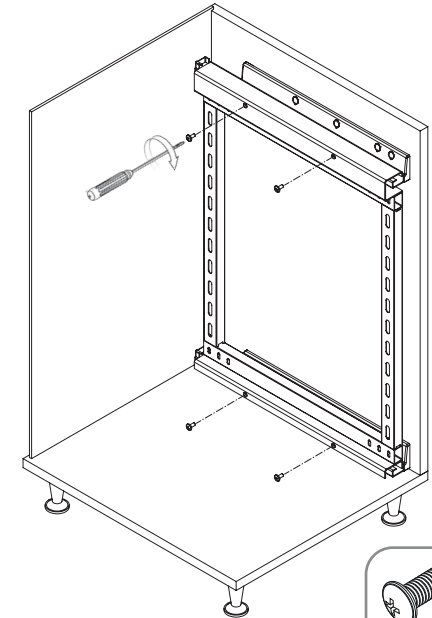

D-2

4x RYSB
M5x12

- PREMIUM YANDAN GİZLİ RAYLI ÜNİTE (90 DERECE) MONTAJ ŞEMASI (SAĞ)
- PREMIUM UNIT WITH SIDE UNDERMOUNT RAIL (90 DEGREES) MOUNTING INSTRUCTIONS (RIGHT)

E-1

F-1

C	X
250	98
300	98
350	138
400	138
450	138

G-1

H-1

J-1

- PREMIUM YANDAN GİZLİ RAYLI ÜNİTE (90 DERECE) MONTAJ ŞEMASI (SOL)
- PREMIUM UNIT WITH SIDE UNDERMOUNT RAIL (90 DEGREES) MOUNTING INSTRUCTIONS (LEFT)

A-1

B-1

C-1

8x
3.5x16

4x
Cover

D-1

D-2

4x RYSB
M5x12

- PREMIUM YANDAN GİZLİ RAYLI ÜNİTE (90 DERECE) MONTAJ ŞEMASI (SOL)
- PREMIUM UNIT WITH SIDE UNDERMOUNT RAIL (90 DEGREES) MOUNTING INSTRUCTIONS (LEFT)

E-1

6x RYSB
M5x12

F-1