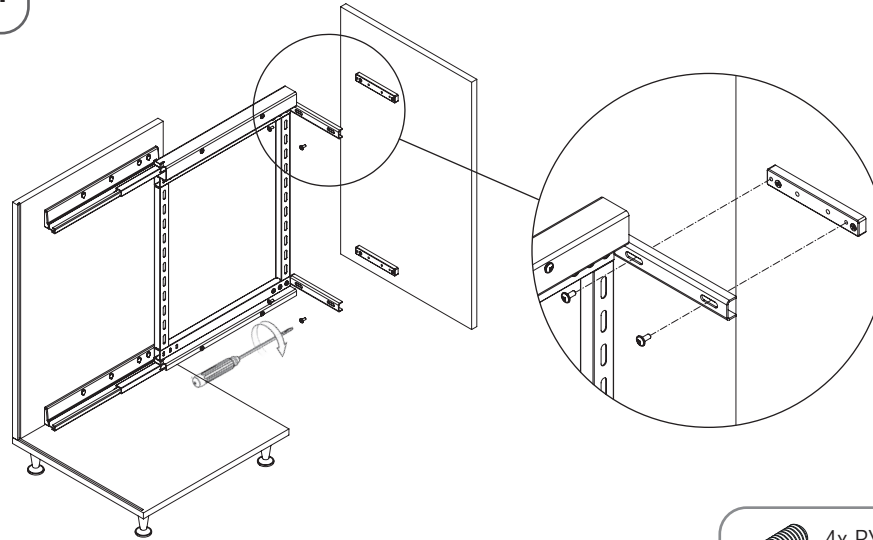

- PREMIUM YANDAN GİZLİ RAYLI ÜNİTE (90 DERECE) MONTAJ ŞEMASI (SOL)
- PREMIUM UNIT WITH SIDE UNDERMOUNT RAIL (90 DEGREES) MOUNTING INSTRUCTIONS (LEFT)

E-1

6x RYSB
M5x12

F-1

C	X
250	98
300	98
350	138
400	138
450	138

G-1

4x
4x25

H-1

4x RYSB
M5x12

J-1