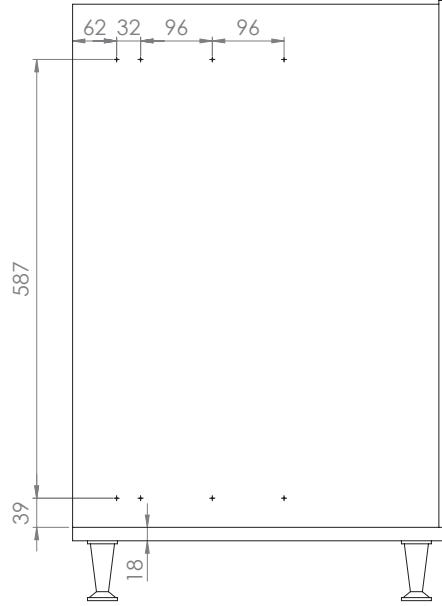

- PREMIUM YANDAN GİZLİ RAYLI ÜNİTE (90 DERECE) MONTAJ ŞEMASI (SAĞ)
- PREMIUM UNIT WITH SIDE UNDERMOUNT RAIL (90 DEGREES) MOUNTING INSTRUCTIONS (RIGHT)

A-1

B-1

C-1

8x
3.5x16

CLICK

4x
Cover

D-1

D-2

4x RYSB
M5x12

- PREMIUM YANDAN GİZLİ RAYLI ÜNİTE (90 DERECE) MONTAJ ŞEMASI (SAĞ)
- PREMIUM UNIT WITH SIDE UNDERMOUNT RAIL (90 DEGREES) MOUNTING INSTRUCTIONS (RIGHT)

E-1

F-1

C	X
250	98
300	98
350	138
400	138
450	138