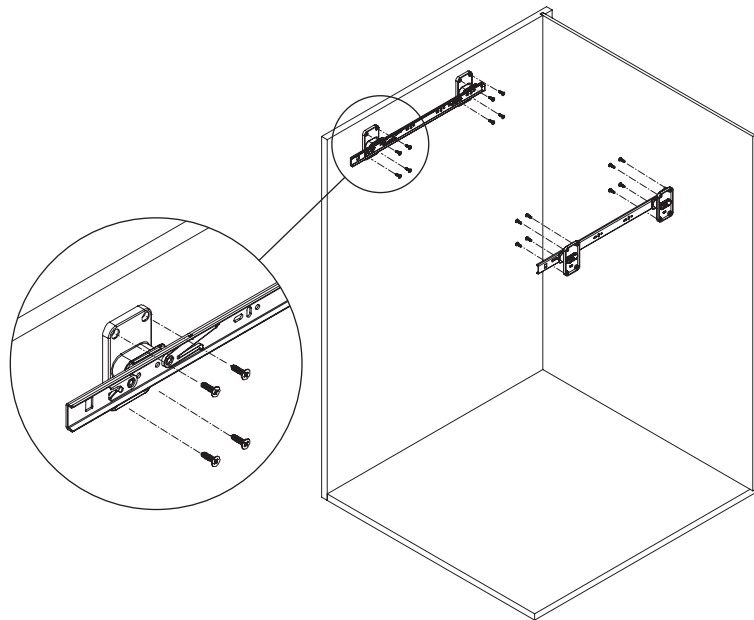

- TELESKOPIK RAYLI ALÜMİNYUM PANTOLONLUK - KEMER, KRAVAT ASKILIK MONTAJ ŞEMASI (YAN BAĞLANTI)
- ALUMINIUM TROUSER RACK WITH TELESCOPIC RAIL - TIE, BELT RACK MOUNTING INSTRUCTIONS (SIDE MOUNTING)

A-1

B-1

C-1

D-1