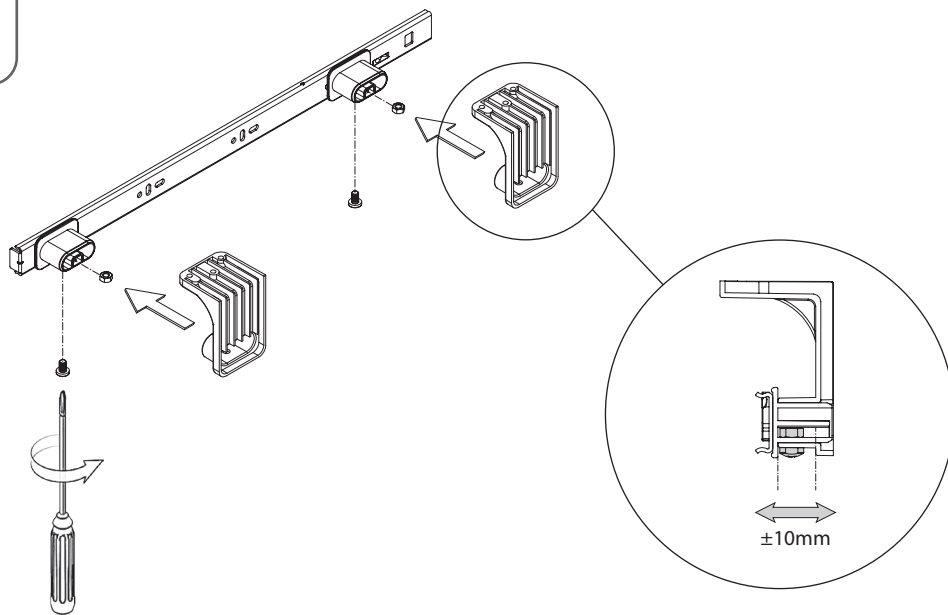

- TELESKOPIK RAYLI ALÜMİNYUM PANTOLONLUK - KEMER, KRAVAT ASKILIK MONTAJ ŞEMASI (TAVAN BAĞLANTI)
- ALUMINIUM TROUSER RACK WITH TELESCOPIC RAIL - TIE, BELT RACK MOUNTING INSTRUCTIONS (TOP MOUNTING)

A-1

B-1

top view

C (mm)	X (mm)
600	488
700	588
800	688
900	788

C-1

D-1

- TELESKOPIK RAYLI ALÜMİNYUM PANTOLONLUK - KEMER, KRAVAT ASKILIK MONTAJ ŞEMASI (YAN BAĞLANTI)
- ALUMINIUM TROUSER RACK WITH TELESCOPIC RAIL - TIE, BELT RACK MOUNTING INSTRUCTIONS (SIDE MOUNTING)