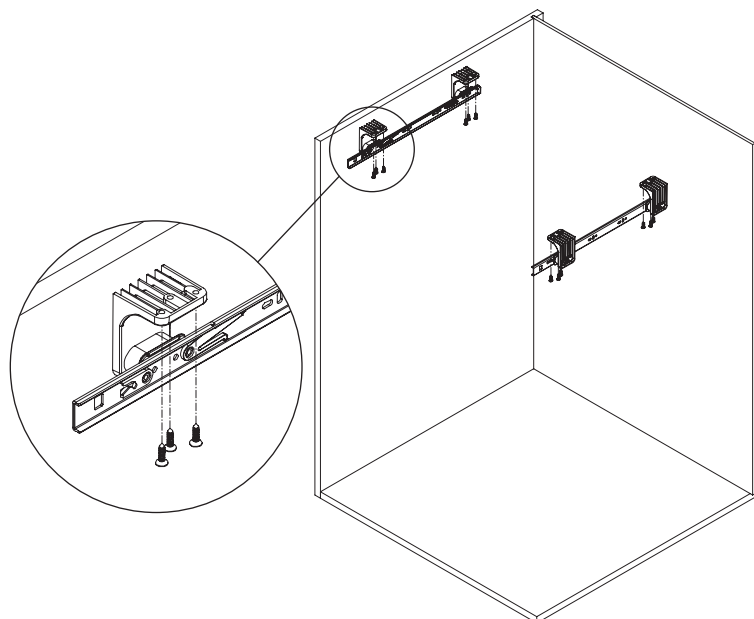

- TELESKOPIK RAYLI ALÜMİNYUM PANTOLONLUK - KEMER, KRAVAT ASKILIK MONTAJ ŞEMASI (TAVAN BAĞLANTI)
- ALUMINIUM TROUSER RACK WITH TELESCOPIC RAIL - TIE, BELT RACK MOUNTING INSTRUCTIONS (TOP MOUNTING)

A-1

B-1

top view

C (mm)	X (mm)
600	488
700	588
800	688
900	788

C-1

D-1

- TELESKOPIK RAYLI ALÜMİNYUM PANTOLONLUK - KEMER, KRAVAT ASKILIK MONTAJ ŞEMASI (YAN BAĞLANTI)
- ALUMINIUM TROUSER RACK WITH TELESCOPIC RAIL - TIE, BELT RACK MOUNTING INSTRUCTIONS (SIDE MOUNTING)