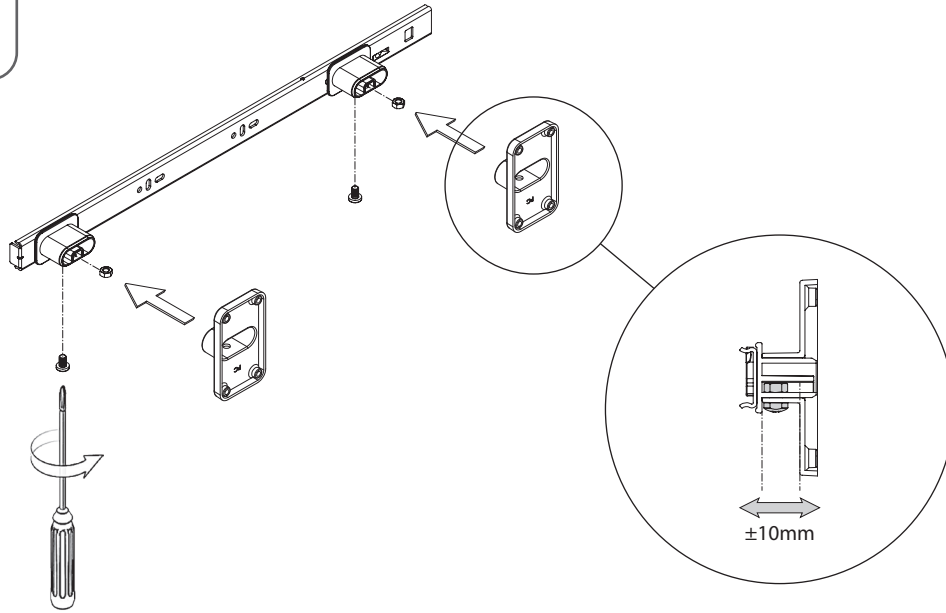

- TELESKOPIK RAYLI ALÜMİNYUM PANTOLONLUK - KEMER, KRAVAT ASKILIK MONTAJ ŞEMASI (YAN BAĞLANTI)
- ALUMINIUM TROUSER RACK WITH TELESCOPIC RAIL - TIE, BELT RACK MOUNTING INSTRUCTIONS (SIDE MOUNTING)

A-1