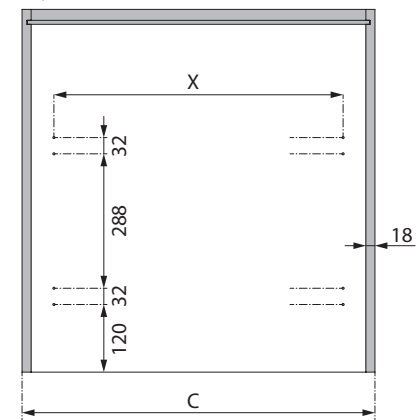

- TELESKOPIK RAYLI ALÜMİNYUM PANTOLONLUK - KEMER, KRAVAT ASKILIK MONTAJ ŞEMASI (TAVAN BAĞLANTI)
- ALUMINIUM TROUSER RACK WITH TELESCOPIC RAIL - TIE, BELT RACK MOUNTING INSTRUCTIONS (TOP MOUNTING)

A-1

B-1

top view

C (mm)	X (mm)
600	488
700	588
800	688
900	788

C-1

D-1

- TELESKOPIK RAYLI ALÜMİNYUM PANTOLONLUK - KEMER, KRAVAT ASKILIK MONTAJ ŞEMASI (YAN BAĞLANTI)
- ALUMINIUM TROUSER RACK WITH TELESCOPIC RAIL - TIE, BELT RACK MOUNTING INSTRUCTIONS (SIDE MOUNTING)