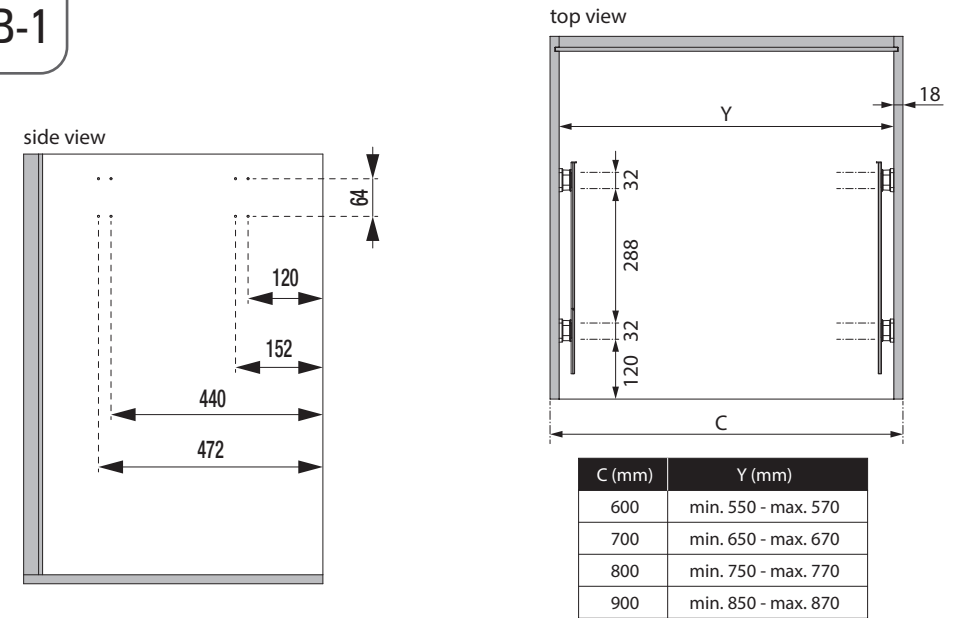

- TELESKOPIK RAYLI ALÜMİNYUM PANTOLONLUK - KEMER, KRAVAT ASKILIK MONTAJ ŞEMASI (YAN BAĞLANTI)
- ALUMINIUM TROUSER RACK WITH TELESCOPIC RAIL - TIE, BELT RACK MOUNTING INSTRUCTIONS (SIDE MOUNTING)

A-1

B-1

C-1

D-1