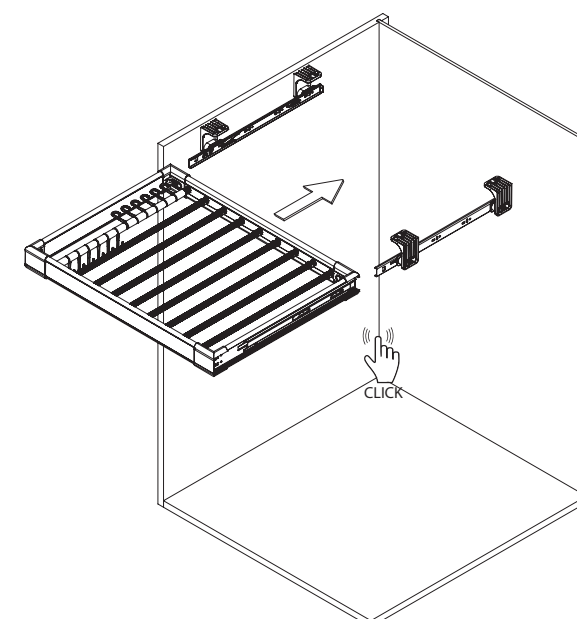

- TELESKOPIK RAYLI ALÜMİNYUM PANTOLONLUK - KEMER, KRAVAT ASKILIK MONTAJ ŞEMASI (TAVAN BAĞLANTI)
- ALUMINIUM TROUSER RACK WITH TELESCOPIC RAIL - TIE, BELT RACK MOUNTING INSTRUCTIONS (TOP MOUNTING)

A-1

B-1

top view

C (mm)	X (mm)
600	488
700	588
800	688
900	788

C-1

D-1

- TELESKOPIK RAYLI ALÜMİNYUM PANTOLONLUK - KEMER, KRAVAT ASKILIK MONTAJ ŞEMASI (YAN BAĞLANTI)
- ALUMINIUM TROUSER RACK WITH TELESCOPIC RAIL - TIE, BELT RACK MOUNTING INSTRUCTIONS (SIDE MOUNTING)